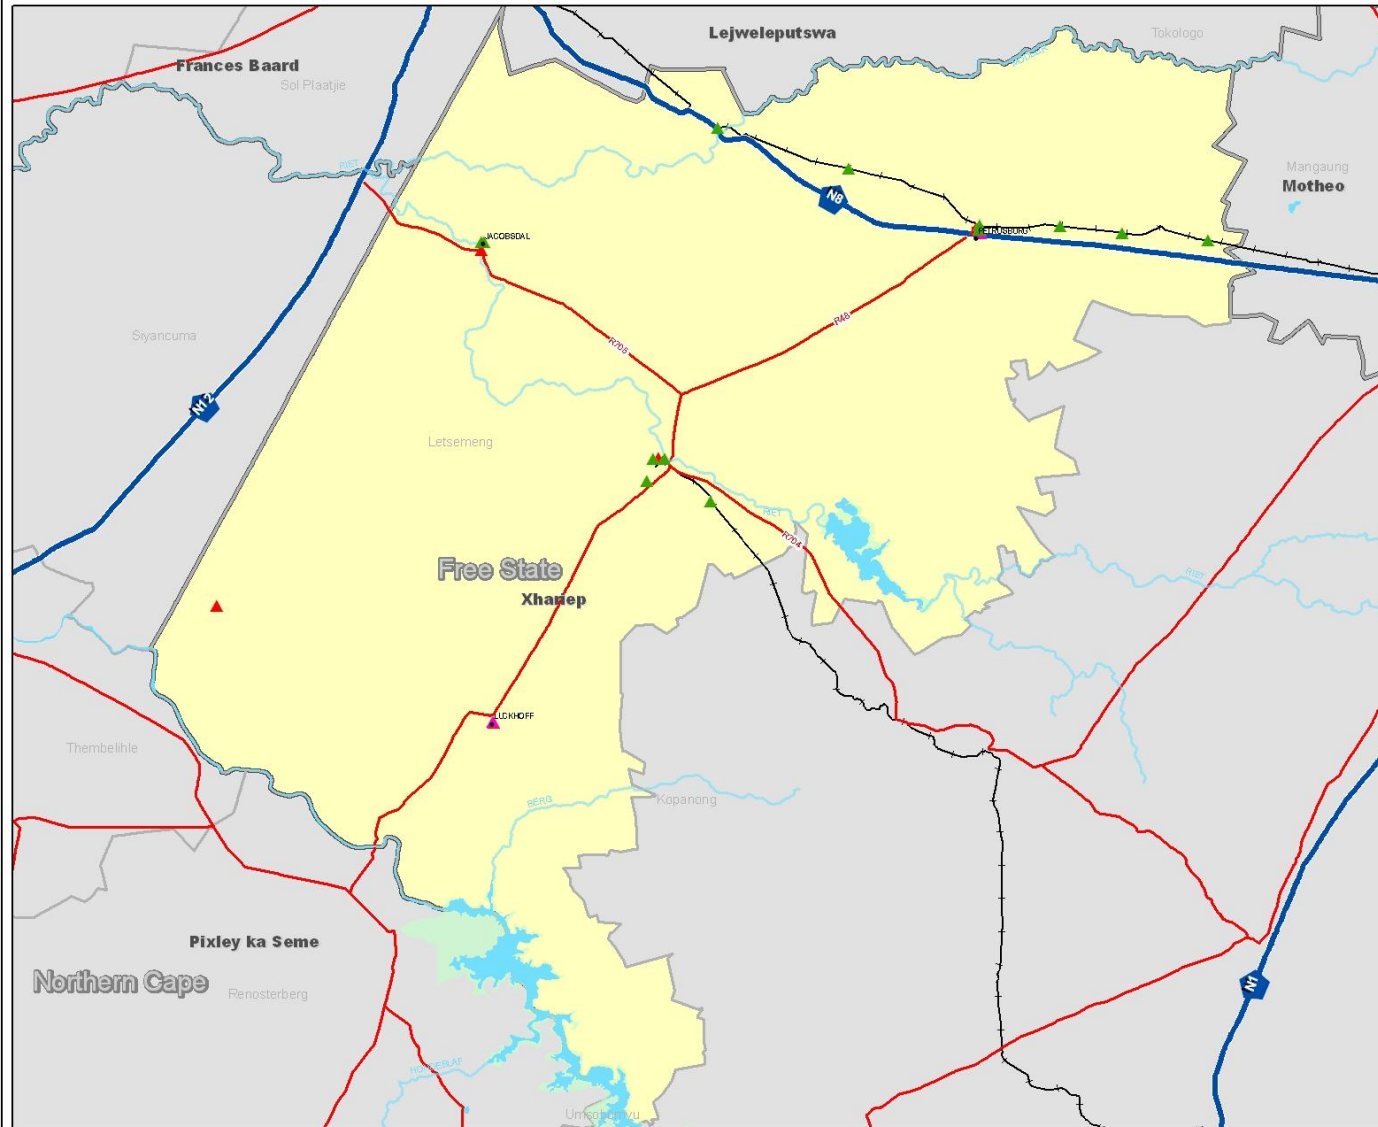

Letsemeng Local Municipality(FS161) Infrastructure

Legend

- ★ Cities
- Major Town
- Minor town

Points of Interest

- ▲ Commercial Services
- ▲ Community And Government
- ▲ Education
- ▲ Emergency And Health
- ▲ Manufacturing And Production
- ▲ Travel And Recreation
- ▲ Wholesale and Retail
- ▲ Other

- National Roads
- Main Roads
- Rail
- Rivers
- Waterbodies
- Parks
- Local Municipal Boundary
- District Municipal Boundary
- Provincial Boundary

0 475 950 1,900 km

1:900,000

Map Created by:
 National Disaster Management Centre
 (+27) 12 334 0444 (t)
 (+27) 12 334 0810 (f)
 www.ndmc.gov.za

Data Supplied by:
 Boundaries - MDB (09)
 Cities & Towns - S&M (08)
 Parks - Dept Agriculture
 Roads, Rivers, Waterbodies - BCX (08)